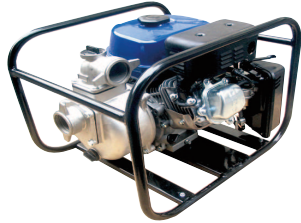

Part No: 28117
220 Volt
Submersible
Pump
QDX15-10

Part No:28116
220 Volt
Submersible
Pump
Poly Prop

Part No:28114
110 Volt
Submersible
Pump
QDX15-10

Part No: 28166
Lifan 2"
Waterpump
c/w 5.5hp Engine

Part No: 28158
Lifan 3" Waterpump
c/w 6.5hp Engine

Part No: 28161
Lifan 2" Trash Pump
c/w 6.5hp Engine

Part No: 28162
Lifan
3" Trash Pump
c/w 6.5hp Engine

Part No: 28202
Lifan 9hp 3200 psi
Flow
Rate:15.0L/Min
Pressure Washer
c/w Variable Lance

Part No: 28216
Lifan 10hp Diesel 3600psi
Flow Rate: 18.1L/Min
Pressure Washer c/w
Variable Lance