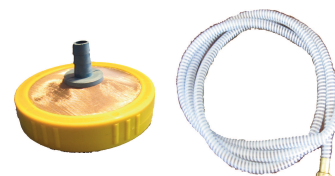

Part No: 5327

Pressure Washer Quick
Release Coupler Assy 1/4"

Part No: 5323

Pressure Washer Check
Valve Complete
per set)

Part No: 5326

Pressure Washer
Banjo Bolt
Inlet & Outlet Set
(2 per set)

Part No: 5325

Pressure Washer
Inlet Filter Guaze Set

Part No: 5317

Pressure Washer
Sight Glass

Part No: 5346

Pressure Washer
Easy Start Valve
3/4" BSPT & Hose
(For use when sucking
from a barrel)

Part No: 5351

Pressure Washer
Suction Filter
& Hose

Part No: 5337

Pressure Washer 2700 psi
High Pressure Hose 10M
Quick Release

Part No: 5338

Pressure Washer 3000
& 3200 psi High Pressure
Hose 10M
Quick Release

Part No: 5350

Pressure Washer
Soap Generator

Part No: 5308

Universal Lance & Gun
Assembly Quick
Release

Part No: 5348

Pressure Washer
Connector Kit
M22 x 3/8" Female
(for use on Gun, Hose, Pump
to convert the 3/8" Male)

Part No: 5349

Pressure Washer
Connector Kit
M22 x 3/8" QD
(for use on Gun, Hose, Pump
to convert the M22 Coupling)